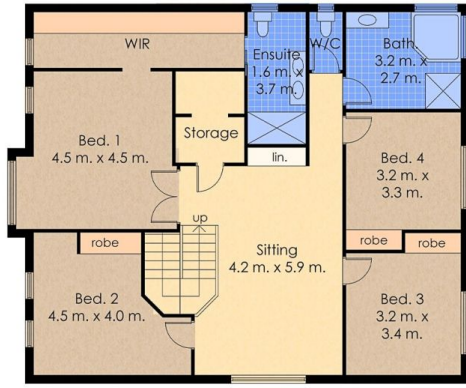

21 Churchill Circuit Hamilton South NSW

4 3 2

From the moment you enter this huge 320sqm stunning 2 level home you will be impressed by its size and yet cohesive feel.

Step through the front door into the large, tiled entry foyer and delight in what you find as you make your way through the home offering:

Adjacent to the kitchen is the family sized dining area plus living room, allowing the whole family to come together whilst still enjoying space of their own.

2nd living area or games room flows to the undercover,

Price : \$ 1,708,000
Land Size : 486 sqm
View : <https://www.crawfordrealestate.com.au/sale/nsw/newcastle-region/hamilton-south/residential/house/6889375>

Phil Swan
4957 6166

Amanda Swan
02 4957 6166

Upper Floor Plan

Site Plan
Not to Scale

Lower Floor Plan
Total Approx. Internal Floor Area: 320 sqm

CRAWFORD 21 Churchill Cct
Hamilton South

0 m. 1 2 3 4 5 

Measurements and direction of north are approximate and are to be used as a guide only.