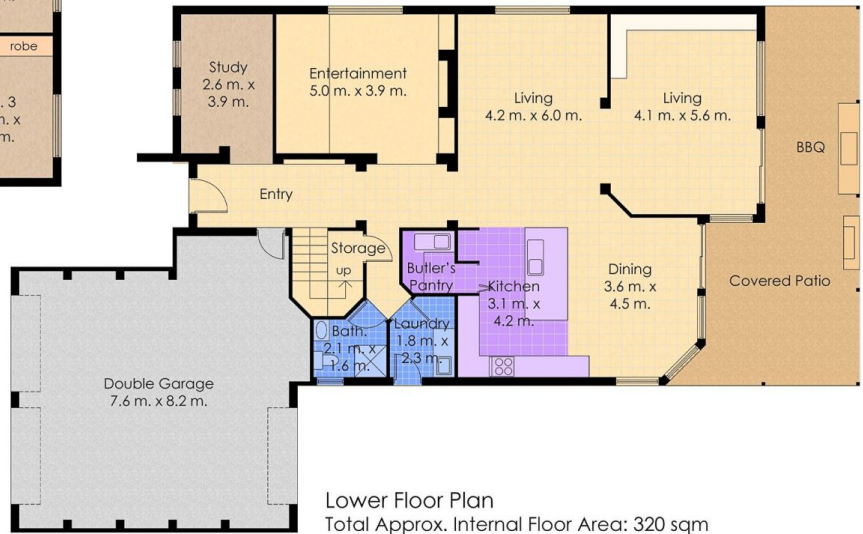

21 Churchill Circuit Hamilton South NSW

4 3 2

From the moment you enter this huge 320sqm stunning 2 level home you will be impressed by its size and yet cohesive feel.

Step through the front door into the large, tiled entry foyer and delight in what you find as you make your way through the home offering:

Adjacent to the kitchen is the family sized dining area plus living room, allowing the whole family to come together whilst still enjoying space of their own.

2nd living area or games room flows to the undercover,

Price : \$ 1,708,000
Land Size : 486 sqm
View : <https://www.crawfordrealestate.com.au/sale/nsw/newcastle-region/hamilton-south/residential/house/6889375>

Phil Swan
4957 6166

Amanda Swan
02 4957 6166

Upper Floor Plan

Site Plan
Not to Scale

Lower Floor Plan
Total Approx. Internal Floor Area: 320 sqm

CRAWFORD 21 Churchill Cct
Hamilton South

0 m. 1 2 3 4 5 

Measurements and direction of north are approximate and are to be used as a guide only.